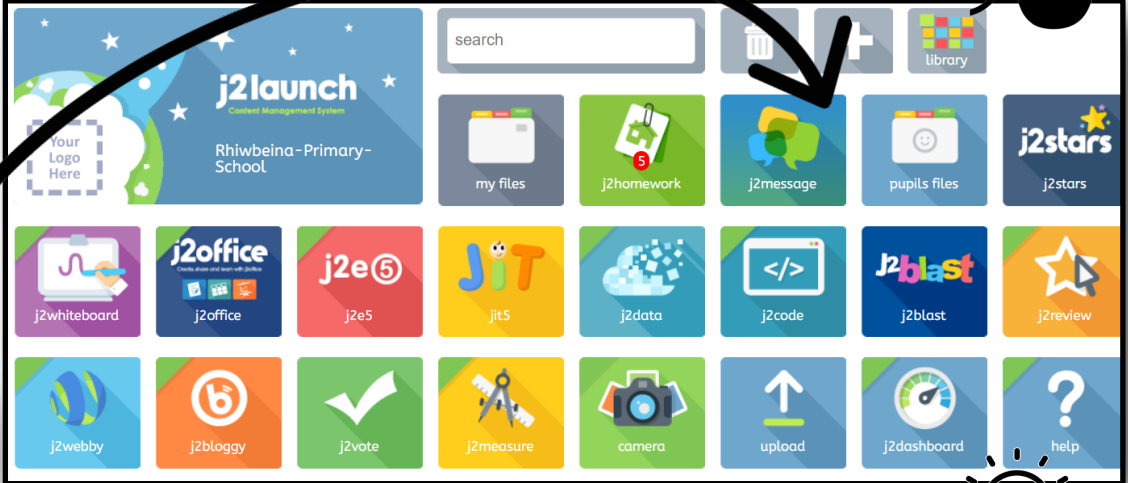

Stream

Hwb®

How to access j2message

Step 1

Locate j2message on the Launch Pad

Step 2

Add a message to your class stream

Read your class stream