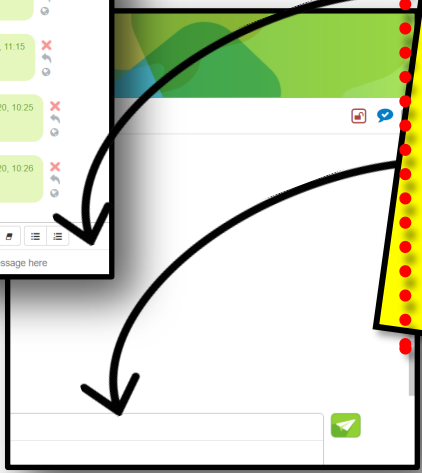

Stream

Hwb®

How to access j2message

Step 1

Locate j2message on the Launch Pad

Step 2

Add a message to your class stream

Read your class stream

Read your stream for the week & reply!
Parents: This is not to be used as a method of communication with Teachers.

Step 3

Notifications will appear here
Your stream will contain information about your homework